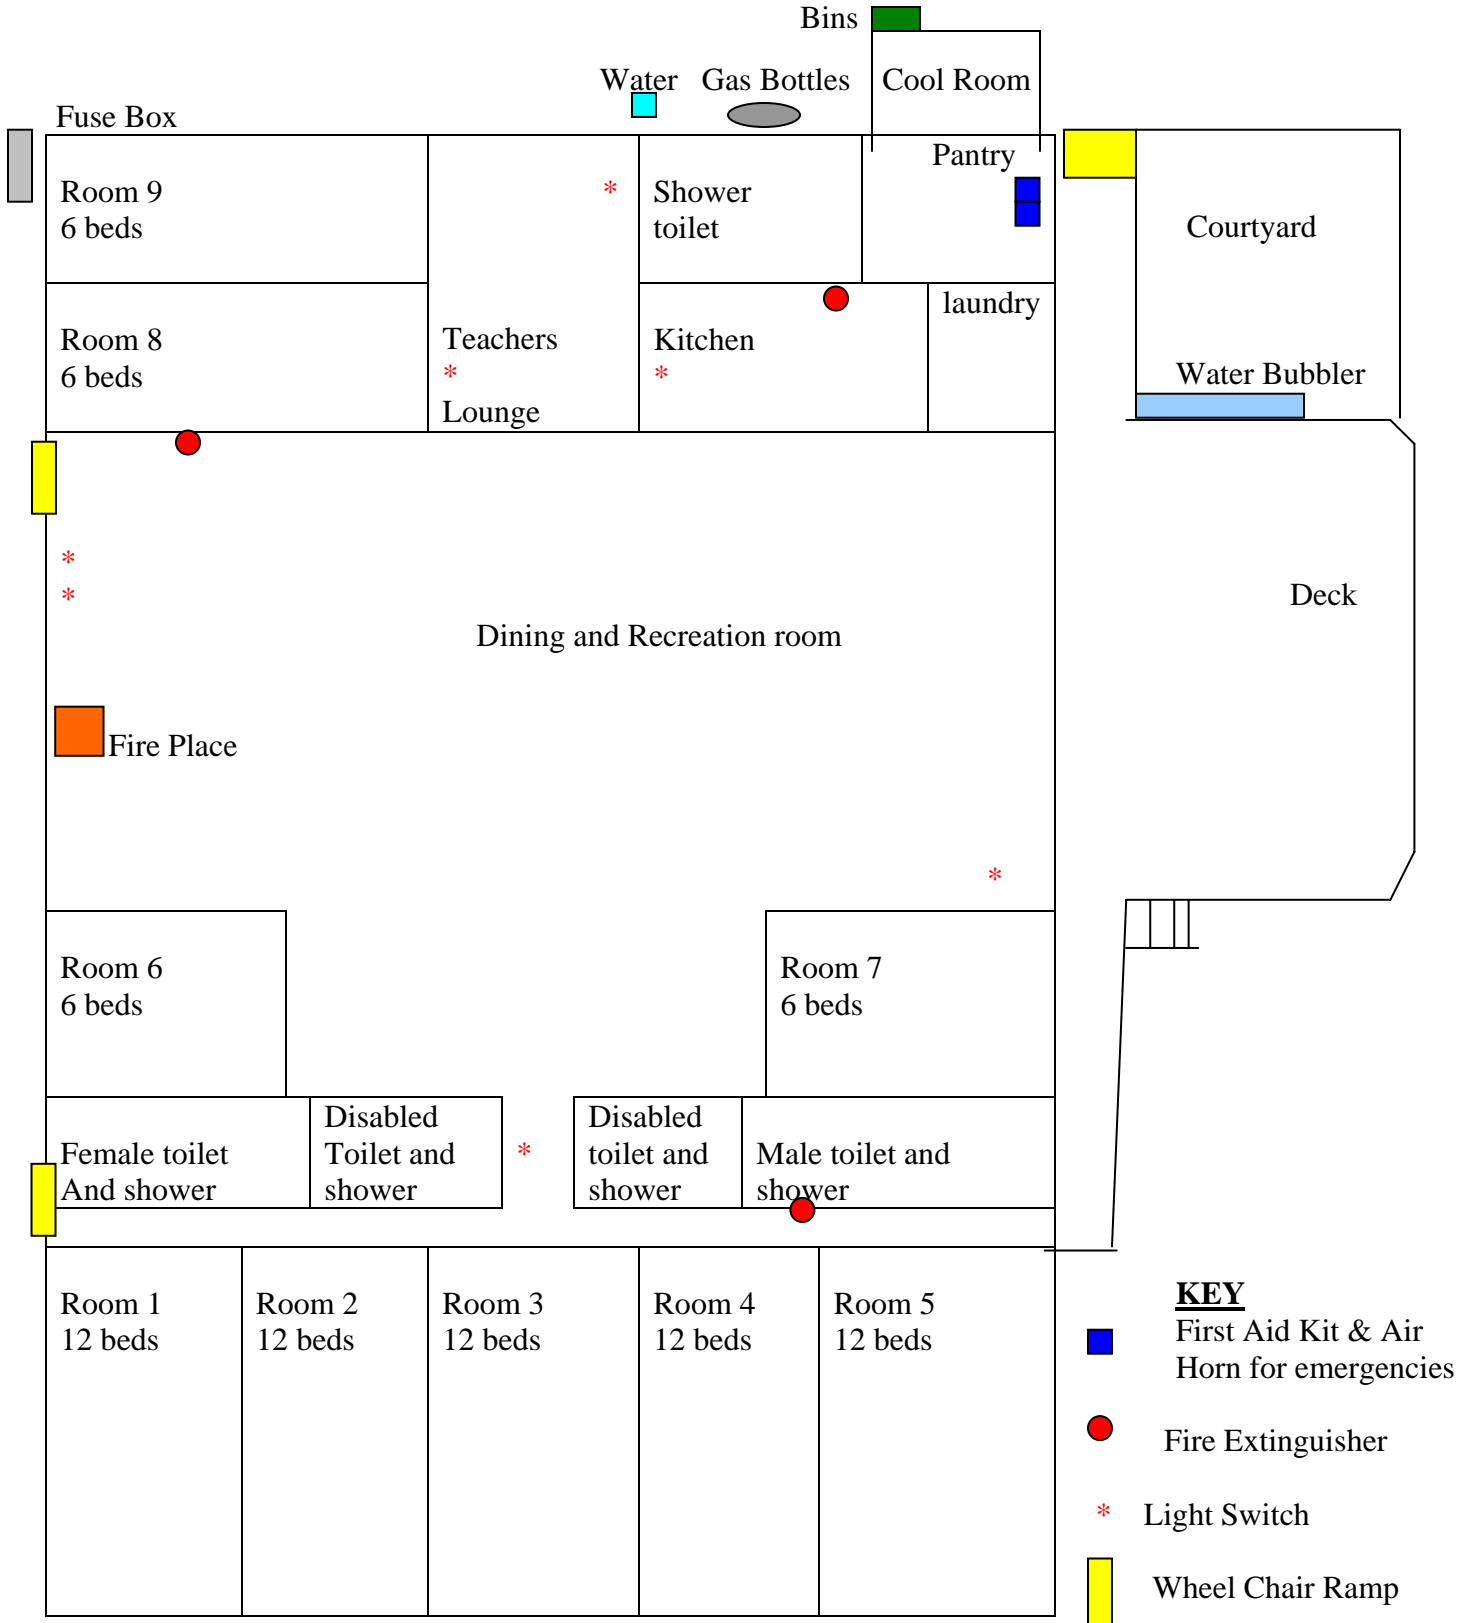

STRINGYBARK LODGE FLOOR PLAN

- KEY**
- First Aid Kit & Air Horn for emergencies
 - Fire Extinguisher
 - * Light Switch
 - Wheel Chair Ramp